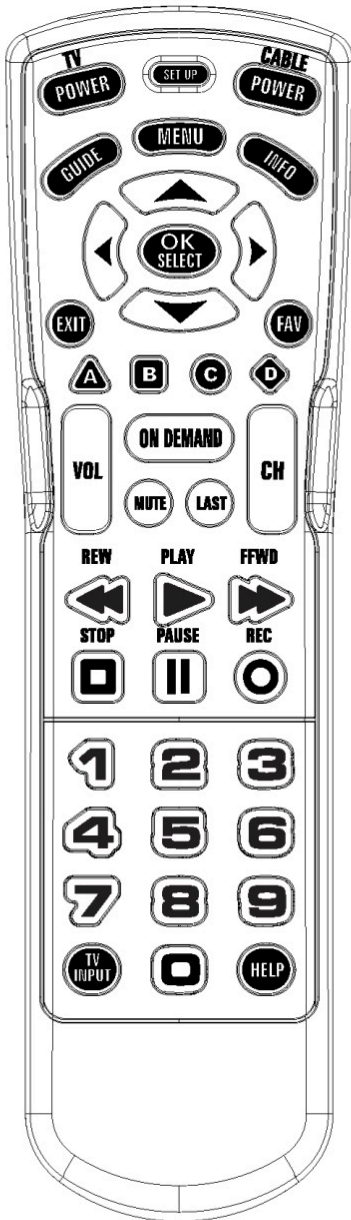

Remote Reference Guide

URC2060B0

-  Turns TV on or off
-  Hold for 3 seconds to enter programming
-  Turns cable box on or off
-  Displays program guide
-  Displays main cable menu
-  Displays Info for currently selected program
-  Use to navigate and select menu and guide options
-  Exits current menu and returns to current program
-  Used to cycle through favorite channels set on your cable box
-  Used for special functions that display on your cable menus
-  Turns volume up and down
-  Accesses On Demand program library
-  Use to turn volume off
-  Recall last channel viewed
-  Use to tune channel up or down
-  Controls playback of live and recorded TV
-  Allows for direct access to specific channel
-  Used to cycle through video inputs on TV
-  Use to access cable help menus